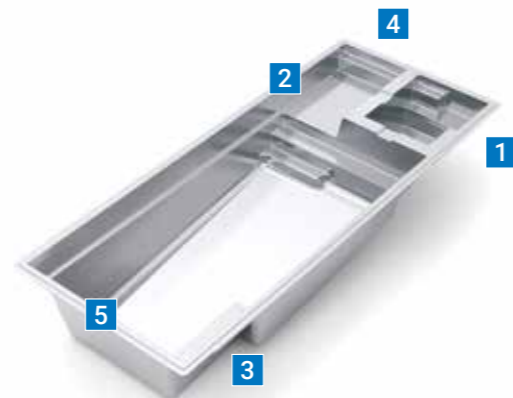

The Limitless™

An exciting version of The Ultimate™ in terms of desirable features, this pool is built with a reduction in width, making it the ideal choice for smaller backyards. The Limitless™ knows no bounds, however, in terms of the luxurious swimming experience it will give you.

Headlining the list of amazing features is the full-size, built-in spa, which is seamlessly integrated into the overall body of the pool. You can choose to operate the spa through the pool's filtration system or through a separate filtration and heating system. Further, the spa comes with unique overflow channels with two spillover ledges, creating an eye-catching waterfall effect. The Limitless™ also comes equipped with a spacious splash deck, ideal for fun and play for the younger kids.

Plus, with its broad-entry step onto the splash deck and then another step leading from the splash deck into the pool, entry and exit from the water has never been easier. The deep end of the pool has a convenient swim-out bench and entry/exit steps. The depth of the pool allows even the tallest of swimmers to enjoy a great workout. All around, this pool invites fitness, fun, and relaxation in one great package.

1. Built-In Spa
2. Integrated Splash Deck
3. Swim Out Bench
4. Entry & Exit Steps
5. Narrow Width

*Measurements referenced herein are approximate and may vary due to enhancements in the manufacturing process made after publication. Measurements are from widest point on each side of outside edges and are provided as a guide. Please consult your Leisure Pools® dealer for more detailed and most current information. Some measurements rounded.