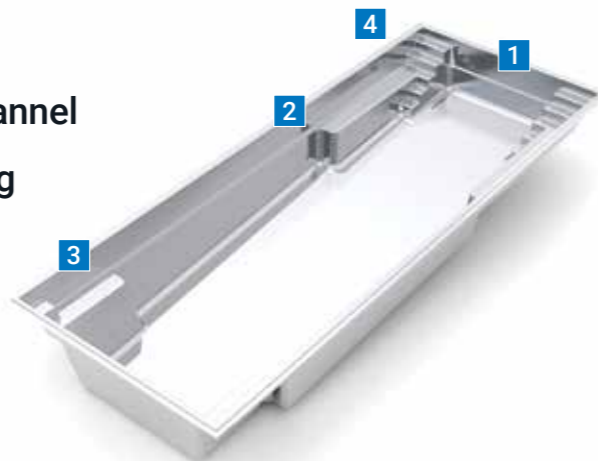

Modern Style
Large Size

The Supreme™

More than just a space for fun and games, this sleek, rectangular pool pulls out all the functionality stops in legendary style. It may very well just become the highlight of your outdoor living space.

Even with spacious bench seating running along the side of the pool, the expansive swimming corridor of The Supreme™ still offers the necessary space to enjoy a leisurely swim or challenging laps. The deep end swim out gives you a great place to catch your breath, and the entry and exit steps on each side provide convenient access for everyone.

40' Size

length: 40' 0" width: 15' 5"
shallow: 4' 0" depth: 6' 7"

35' Size

length: 35' 0" width: 15' 5"
shallow: 4' 0" depth: 6' 3"

30' Size

length: 30' 0" width: 15' 5"
shallow: 4' 0" depth: 5' 11"

1. Unobstructed Swim Channel
2. Generous Bench Seating
3. Swim Out Ledges
4. Entry & Exit Steps

*Measurements referenced herein are approximate and may vary due to enhancements in the manufacturing process made after publication. Measurements are from widest point on each side of outside edges and are provided as a guide. Please consult your Leisure Pools® dealer for more detailed and most current information. Some measurements rounded.